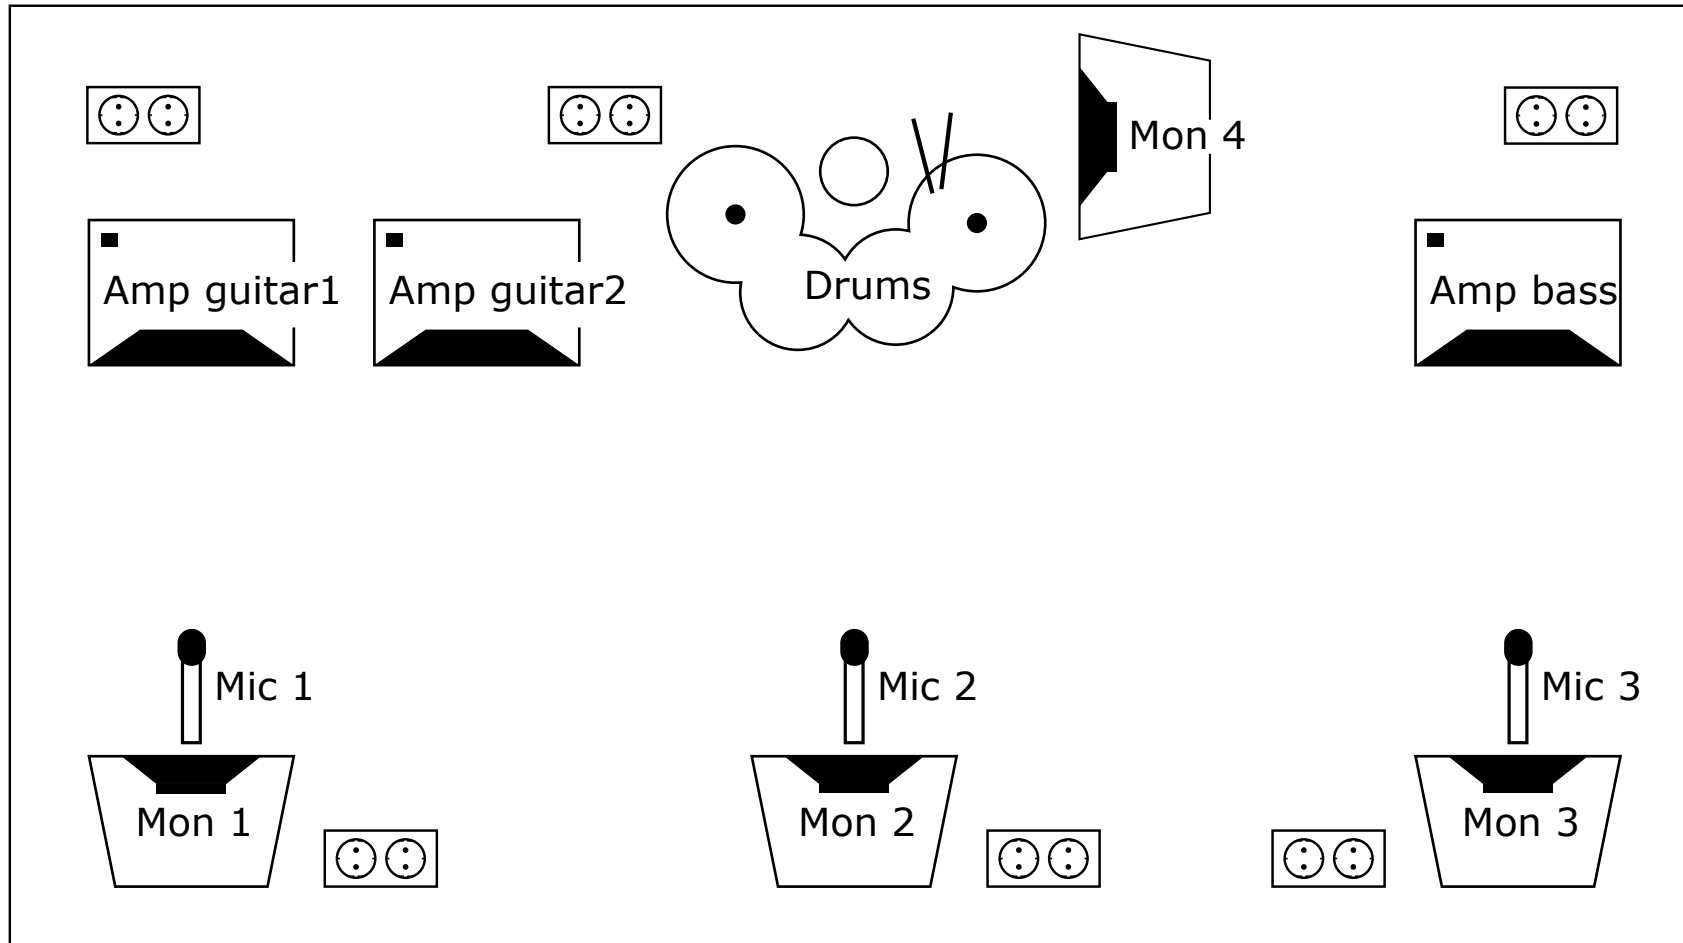

## Plug - list

1	Kick	Mic
2	Snare	Mic
3	Hi-hat	Mic
4	Tom 1	Mic
5	Tom 2	Mic
6	Tom 3	Mic
7	Guitar 1	Mic
8	Guitar 2	Mic
9	Bass guitar	DI
10	Mic 1	Mic
11	Mic 2	Mic
12	Mic 3	Mic

## Line - up

Guus van Mil	Guitar 1, backing vocals (mic 1)
Ronald Vogels	Lead vocals (mic 2), guitar 2
Dirk Smits	Bass guitar, backing vocals (mic 3)
Jasper Guns	Drums